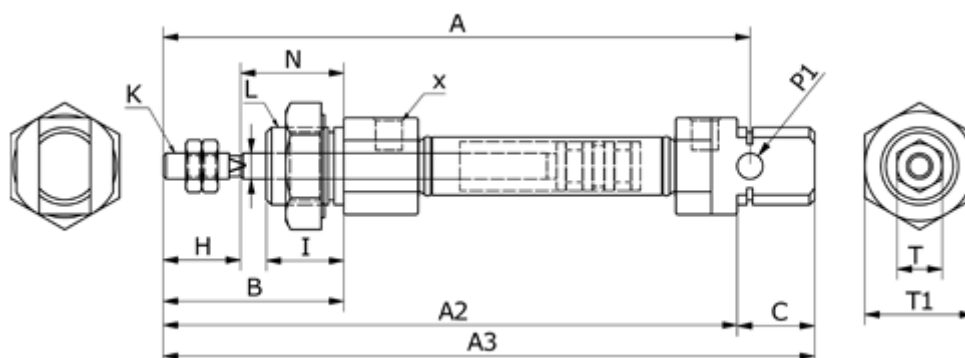

# Data Sheet

Article number: 58MI20S0015CAG

Description: Cylinder MI-20x15-S-CA-G, Ø20x15  
Double acting type - port 1/8"

## Measures

A	= 115	K	= M8x1,25	V = 8
A2	= 62	L	= M22x1,5	X = 1/8"
A3	= 126	N	= 24	
B	= 44	O	= 11	
Bore diameter	= 20	P1	= 8	
C	= 20	Stroke	= 15	
HS	= 20	T	= 12	
I	= 20	T1	= 29	